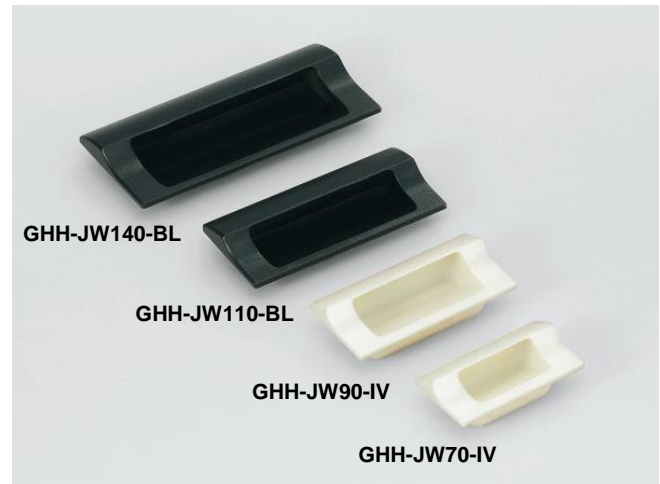

GHH-JW Recessed Pull

Features

- Easy snap-in installation

Installation

One-touch installation.

Cut Out Dimensions

Hole Dimensions

Item Name	W3	H3			
		Board Thickness 0.8	Board Thickness 1.0-1.2	Board Thickness 1.5-2.0	Board Thickness 2.3
GHH-JW70	46	28.7	29	29.4	30.8
GHH-JW90	66	34.7	35	35.4	36.8
GHH-JW110	88	40.7	41	41.4	42.8
GHH-JW140	114	54.7	55	55.4	56.8

Part No.	Material	Colour	W₁	W₂	H₁	H₂	D₁	D₂
GHH-JW70-BL	ABS + PC	Black	70	43	38	185	10.5	3
GHH-JW70-IV		Ivory						
GHH-JW90-BL		Black	90	63	44	22.9	11	
GHH-JW90-IV		Ivory						
GHH-JW110-BL		Black	110	83	50	26.8	11.5	3.5
GHH-JW110-IV		Ivory						
GHH-JW140-BL		Black	140	109	64	37.8		
GHH-JW140-IV		Ivory